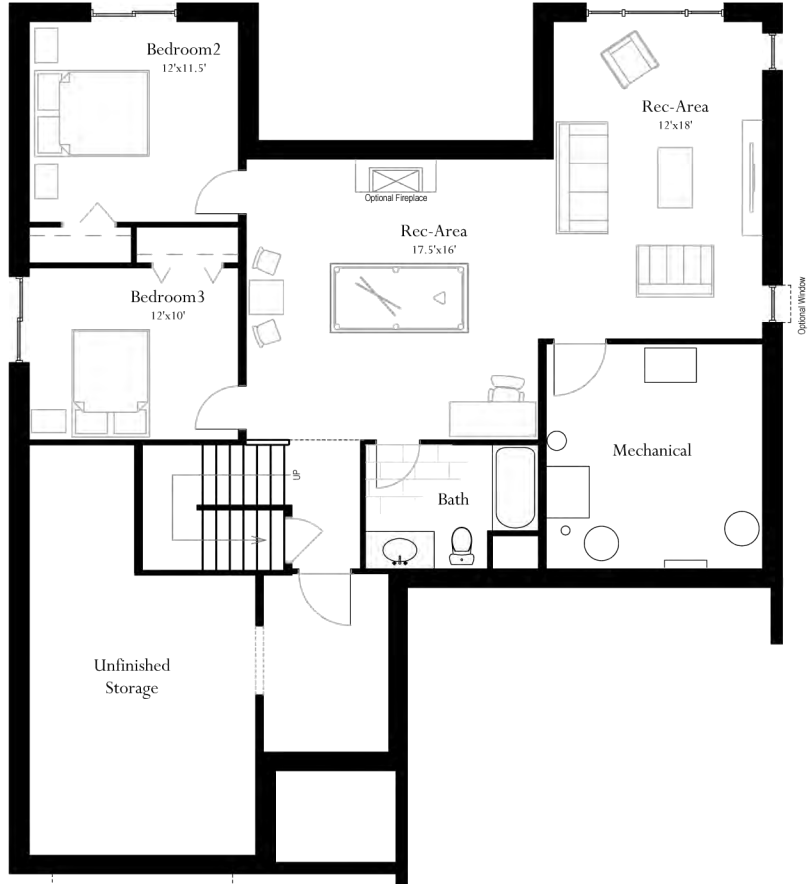

Shown with optional 9ft ceiling height

The Black Cedar

Full Basement
1750 sqft

Optional Finished Basement Area 1050 sqft

Main Floor Plan

The **Black Cedar**

Full Basement
1750 sqft