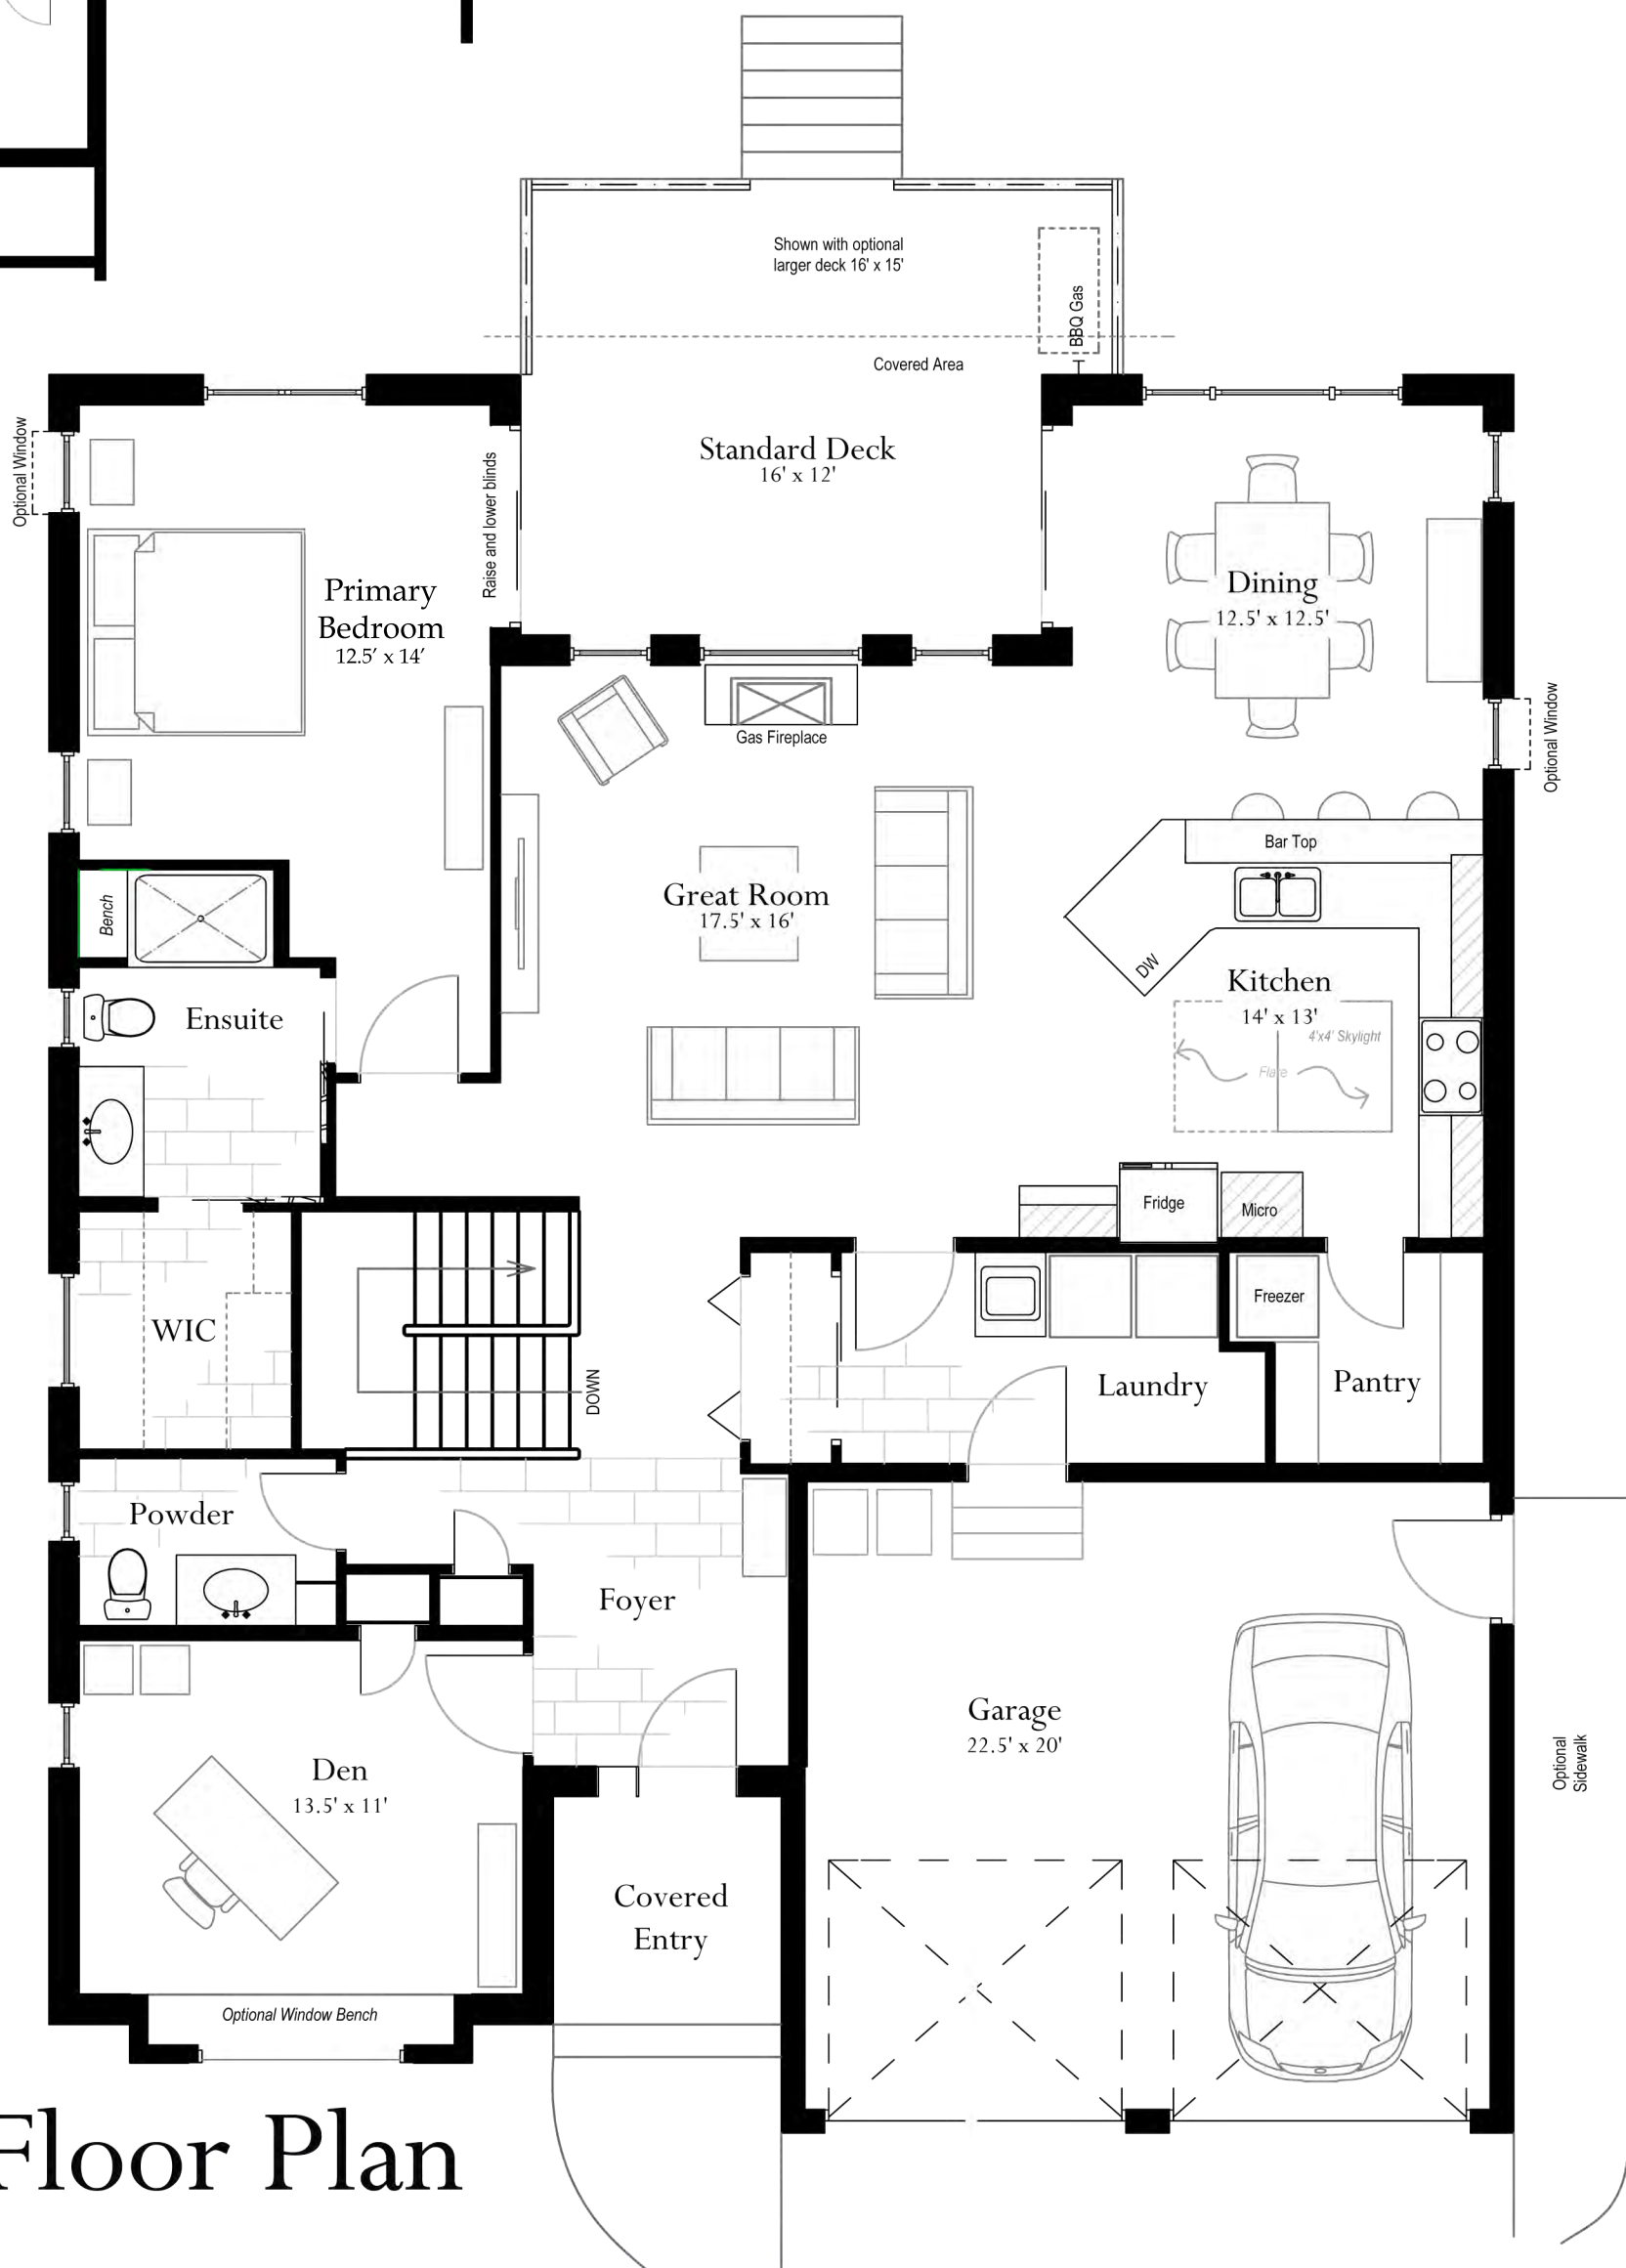

Shown with optional 9ft ceiling height

The Black Cedar

Full Basement
1750 sqft

Optional Finished Basement Area 1050 sqft

Main Floor Plan

The **Black Cedar**

Full Basement
1750 sqft